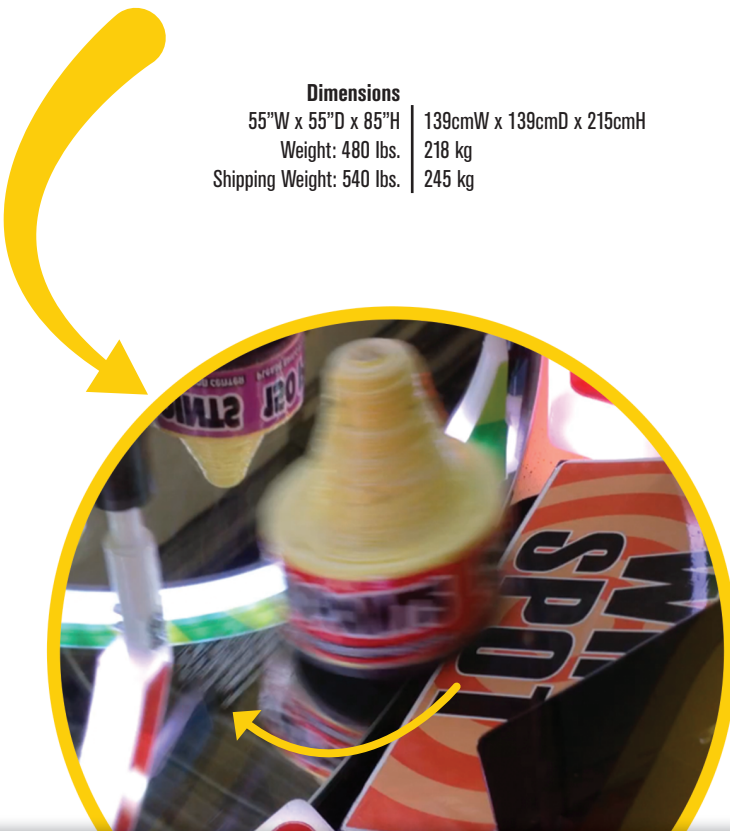

TOWER OF TICKETS

Push excitement to the edge with this 4-player classic rotary redemption game!

Time the release of the moving arm just right to skillfully knock the novelty-shaped towers of tickets off the rotating playfield and down the prize chute for players to retrieve.

RELOAD OPTION: NFC technology allows the game to read the ticket bundles, then return them to the playfield for 100% contained play. Retrofit kits are also available.

Dimensions

55"W x 55"D x 85"H	139cmW x 139cmD x 215cmH
Weight: 480 lbs.	218 kg
Shipping Weight: 540 lbs.	245 kg